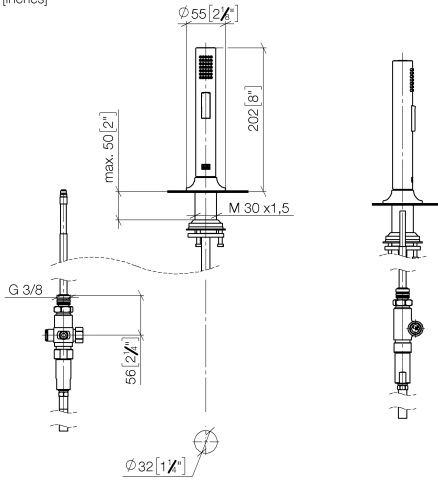

27 731 809

- with round rosette
- spray flow
- automatic spout/shower diverter
- height of mixer mm
- hole diameter rinsing spray 32mm
- fabric braided hose 1500 mm
- sprayface with anti-scaling system
- lead-free

Can only be combined with 33810809, 33826809, 19815809, 19825809.

Intrinsic protection against back flow.

	Chrome	27 731 809-00
	Brushed Platinum	27 731 809-06
	Platinum	27 731 809-08
	Durabross (23kt Gold)	27 731 809-09
	Dark Chrome	27 731 809-19
	Brushed Durabross (23kt Gold)	27 731 809-28
	Matte Black	27 731 809-33
	Brushed Champagne (22kt Gold)	27 731 809-46
	Champagne (22kt Gold)	27 731 809-47
	Brushed Chrome	27 731 809-93
	Brushed Dark Platinum	27 731 809-99

27 731 809

mm [inches]

Certificates

Belgaqua_24-005-
27_3.